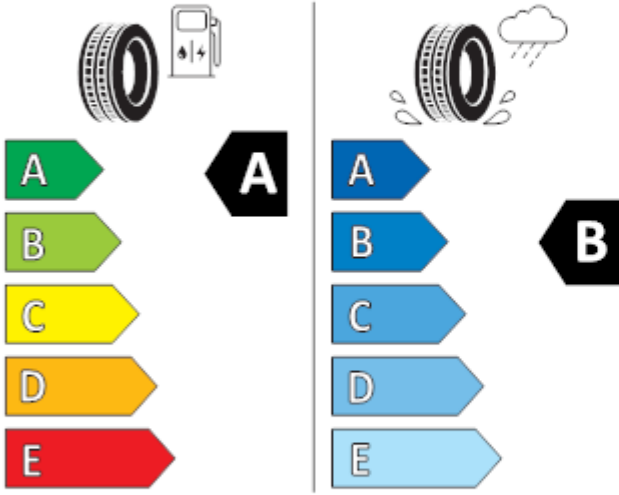

GOODYEAR

546793

205/60R16 92 V

C1

2020/740

BRIDGESTONE

13950

205/60 R16 92 V

C1

2020/740

Continental

0358154

205/60 R 16 92 V

C1

2020/740