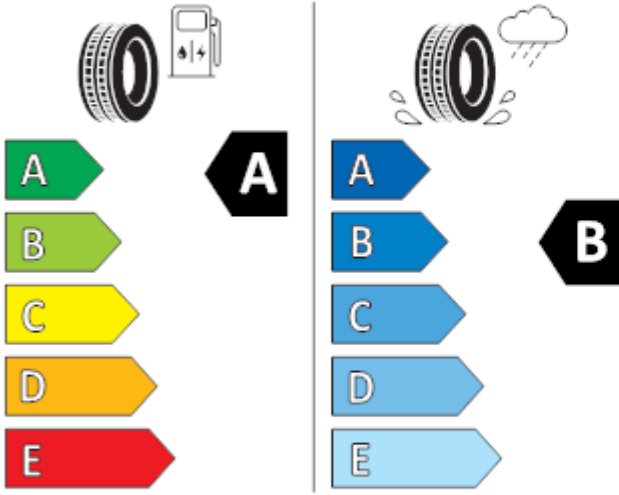

GOODYEAR

577215

205/55R16 91 V

C1