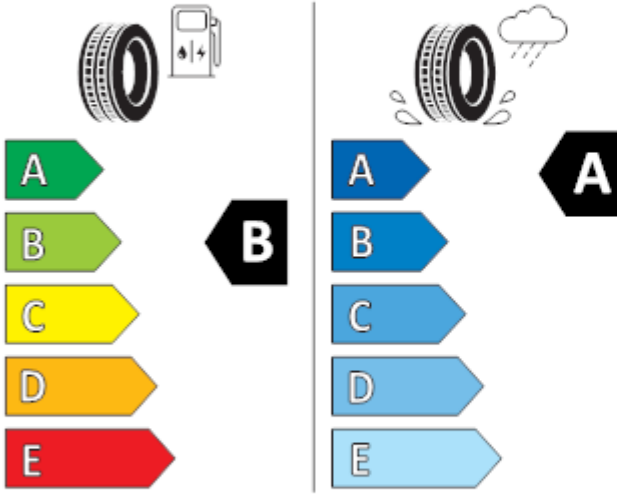

BRIDGESTONE

13230

225/45 R17 91 W

C1