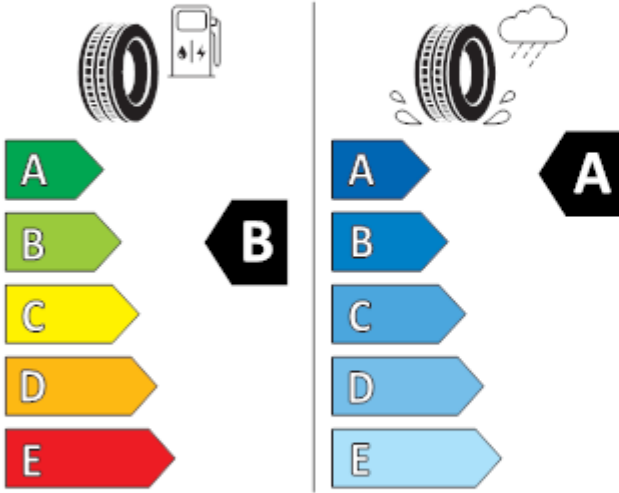

C1

2020/740

GOODYEAR

545833

225/45R17 91 W

C1

2020/740

BRIDGESTONE