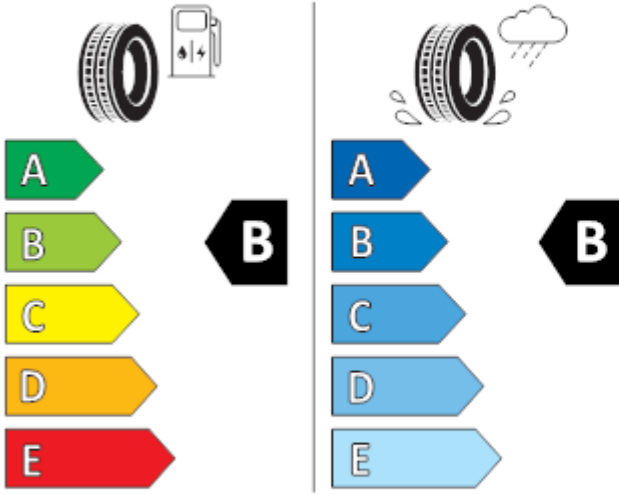

MICHELIN

776988

225/45R17 91 W

C1