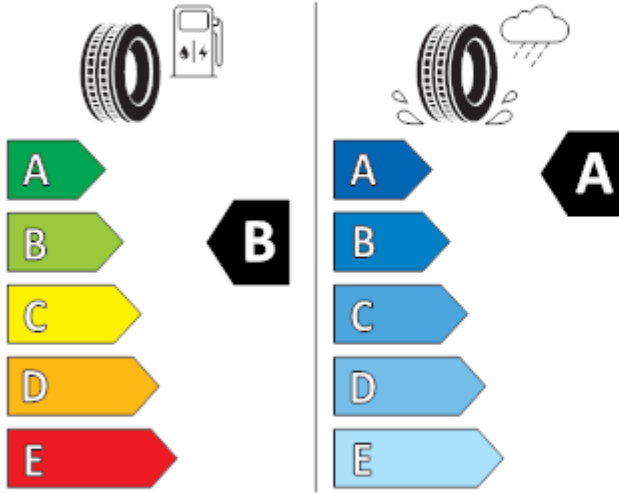

C1

2020/740

GOODYEAR

545833

225/45R17 91 W

C1

2020/740

BRIDGESTONE