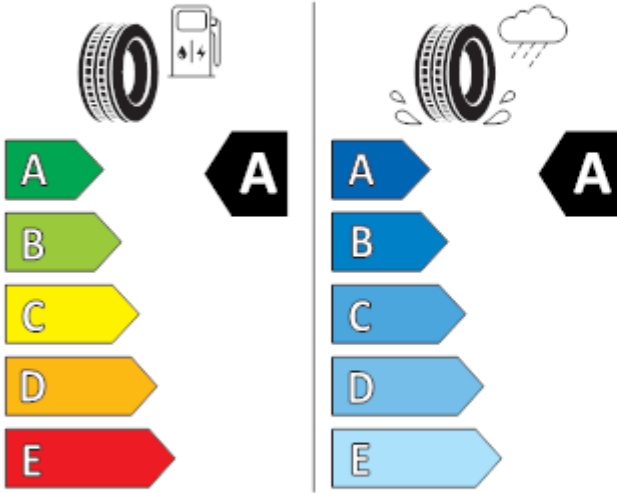

BRIDGESTONE

13946

195/55 R16 91 V XL

C1

2020/740

Continental

0358162

195/55 R 16 91 V XL

C1

2020/740

GOODYEAR

546884

195/55R16 91 V XL

C1

2020/740