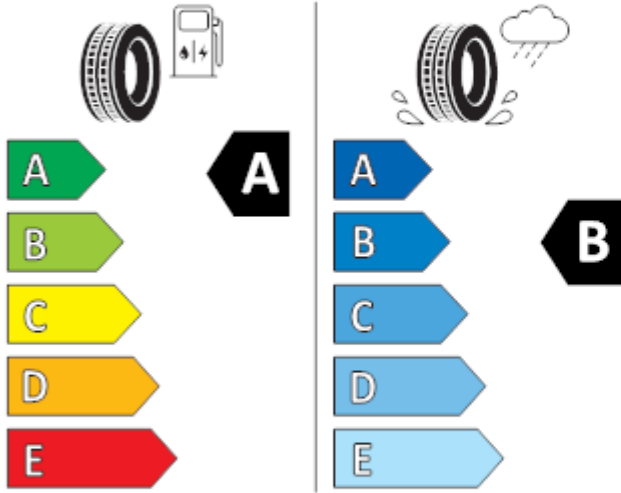

BRIDGESTONE

13946

195/55 R16 91 V XL

C1

2020/740

Continental

0358162

195/55 R 16 91 V XL

C1

2020/740

GOODYEAR

546884

195/55R16 91 V XL

C1

2020/740